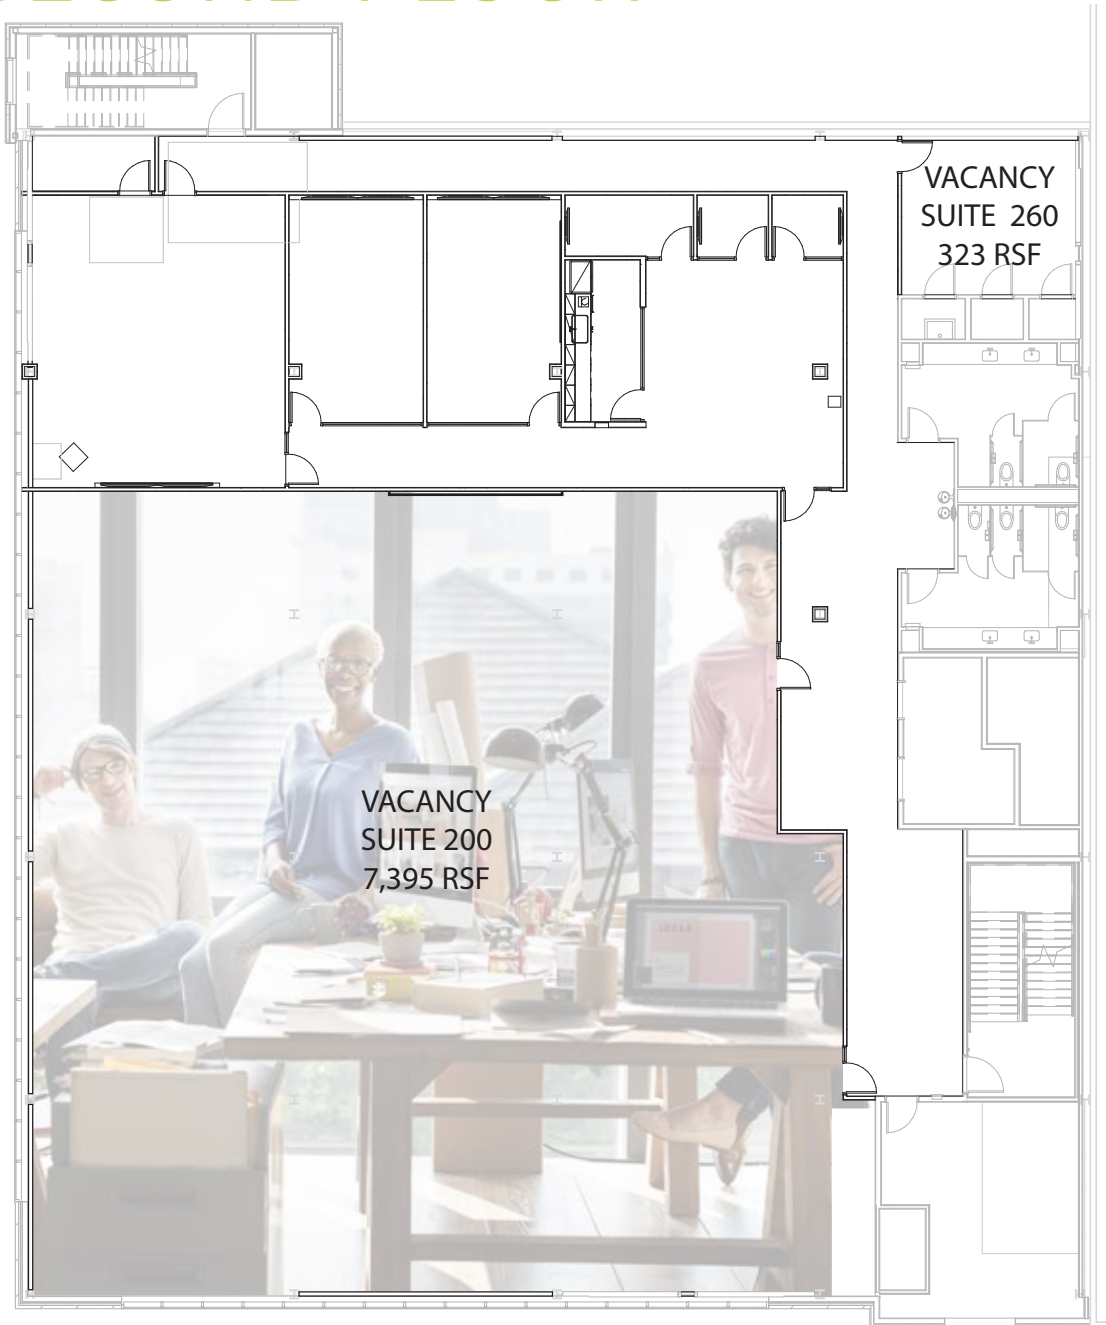

# SECOND FLOOR

THE 428

Vacancy: 7,395 rsf

Ceiling Height: 14'