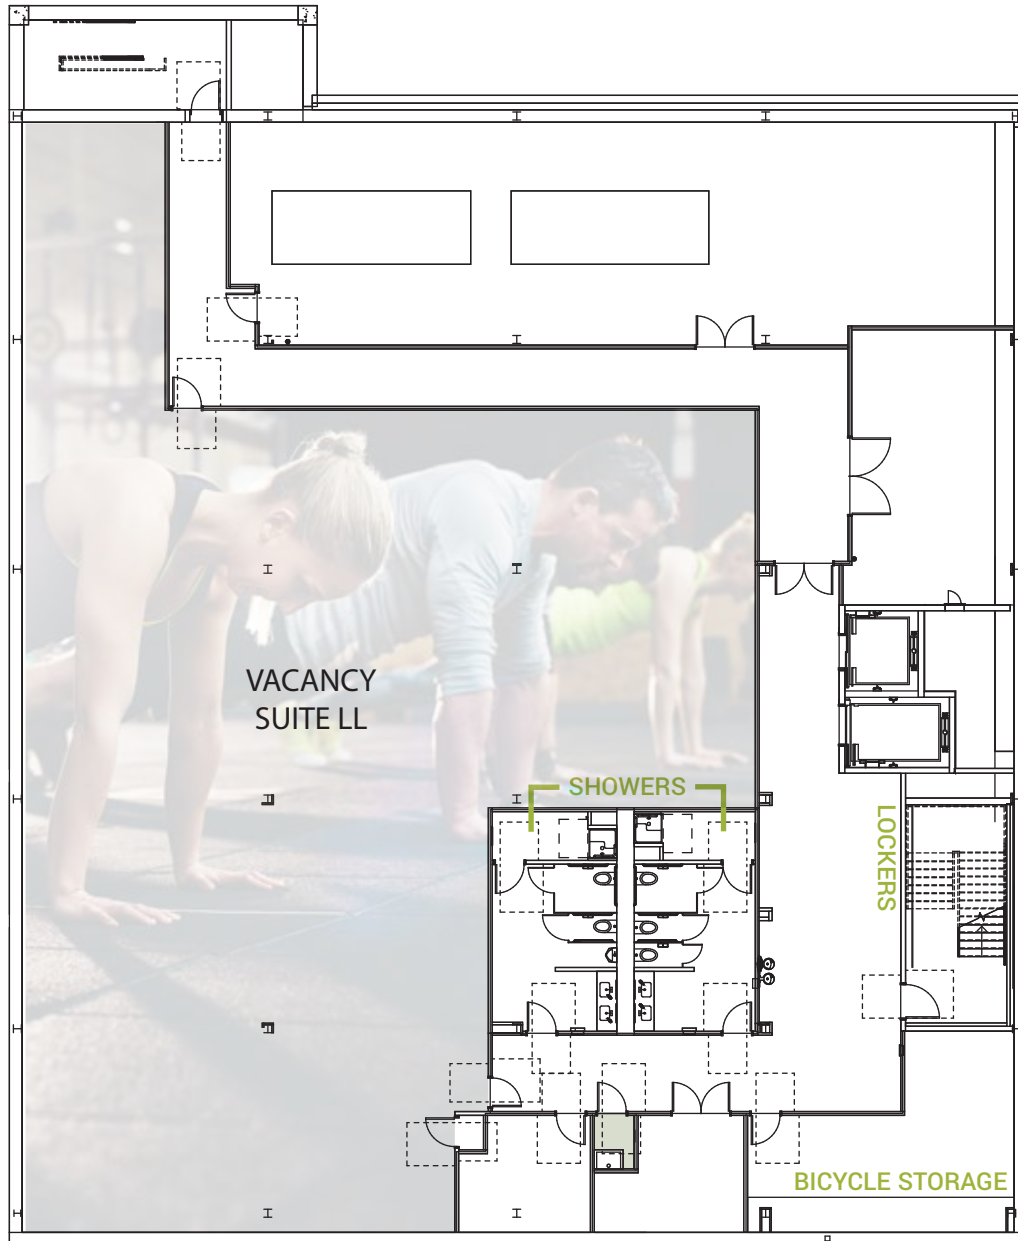

LOWER LEVEL

THE 428

Vacancy: 6,928 sf

Ceiling Height: 8'

Seeking Fitness Studio Tenant