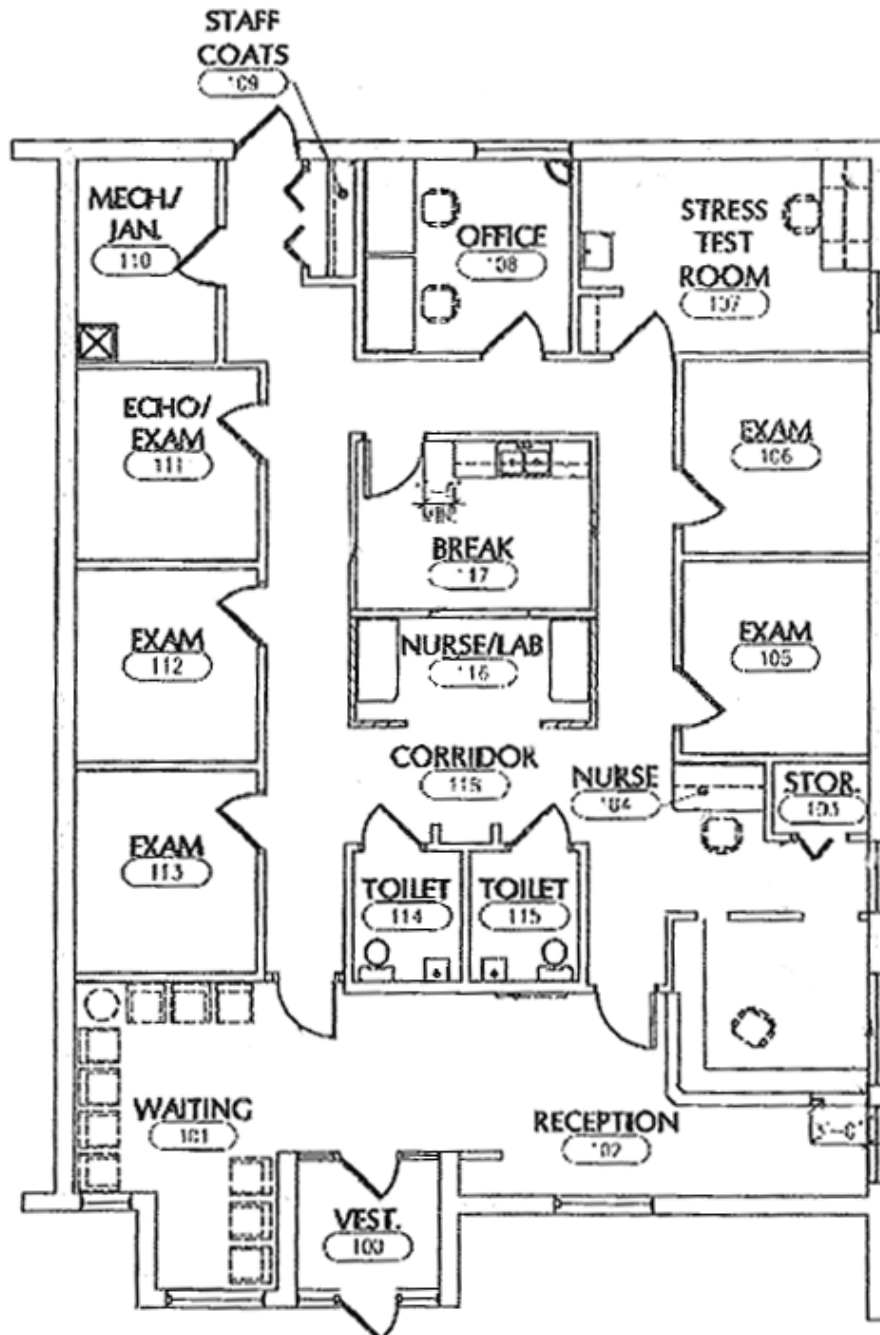

FOR LEASE

Maplewood Professional Office Condominium

1560 BEAM AVE, MAPLEWOOD, MN 55109

1st Floor - Unit B

COMMERCIAL REAL ESTATE SERVICES, INC.

85 EAST SEVENTH PLACE, SUITE 200, ST. PAUL, MN 55101-2106

Sherry Hastings