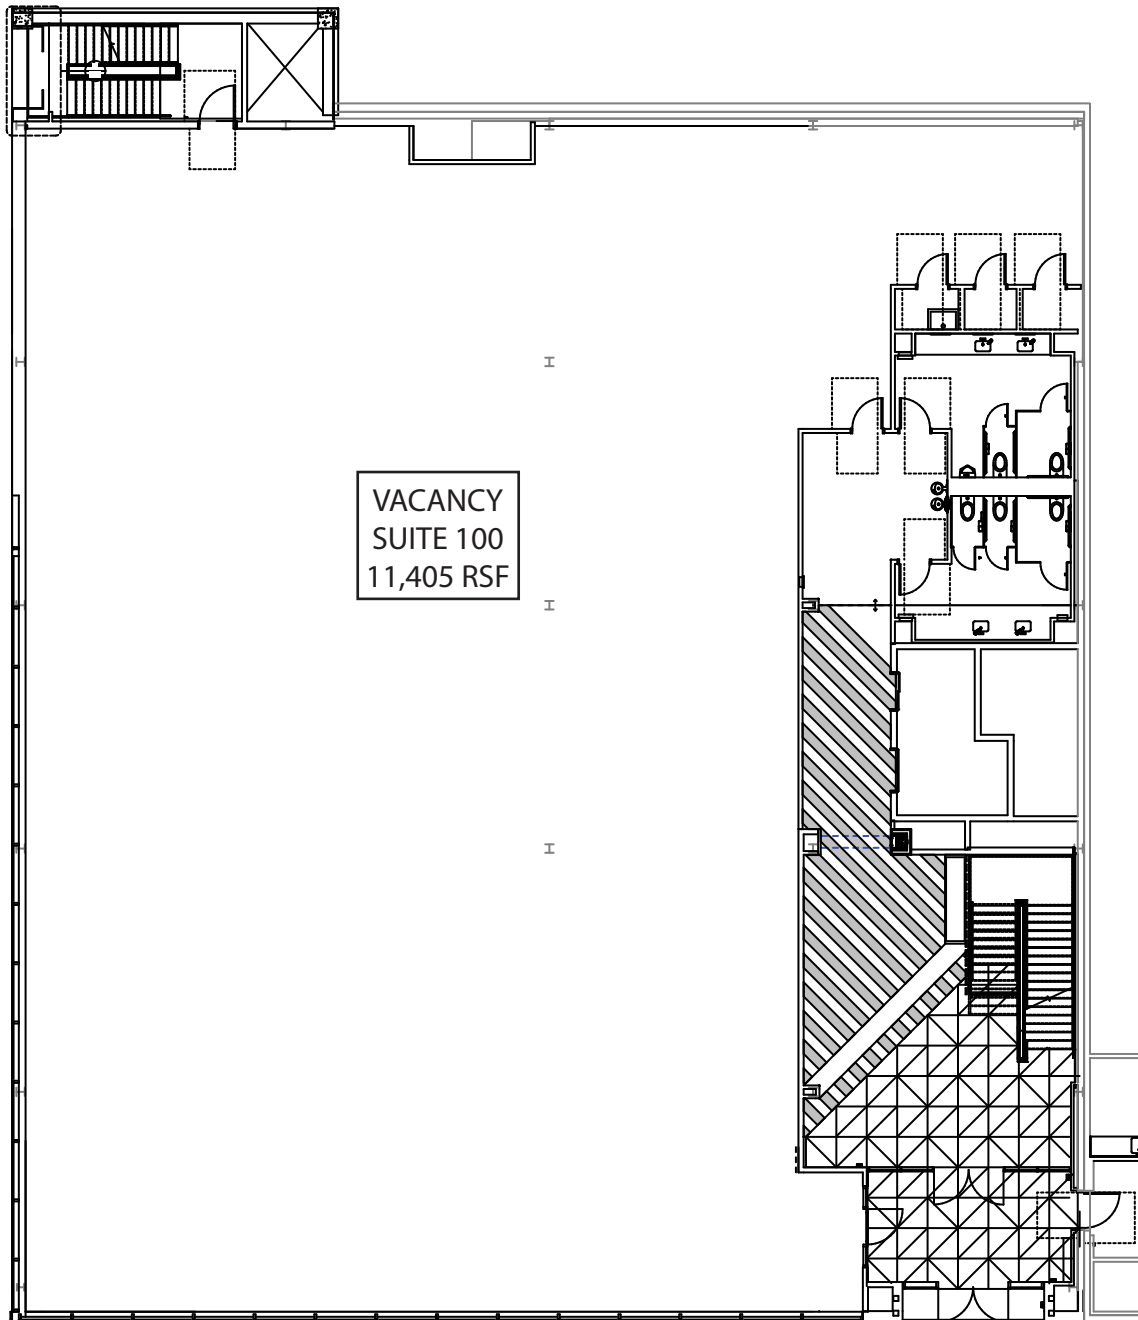

THE 428

FOR LEASE

The first LEED Silver™ and WELL Gold Certified™ building in the five-state area.

428 MINNESOTA STREET, SAINT PAUL, MN 55101

the428.com

FIRST FLOOR

Pat Wolf
(651) 290-8892
patwolf@cres-inc.com