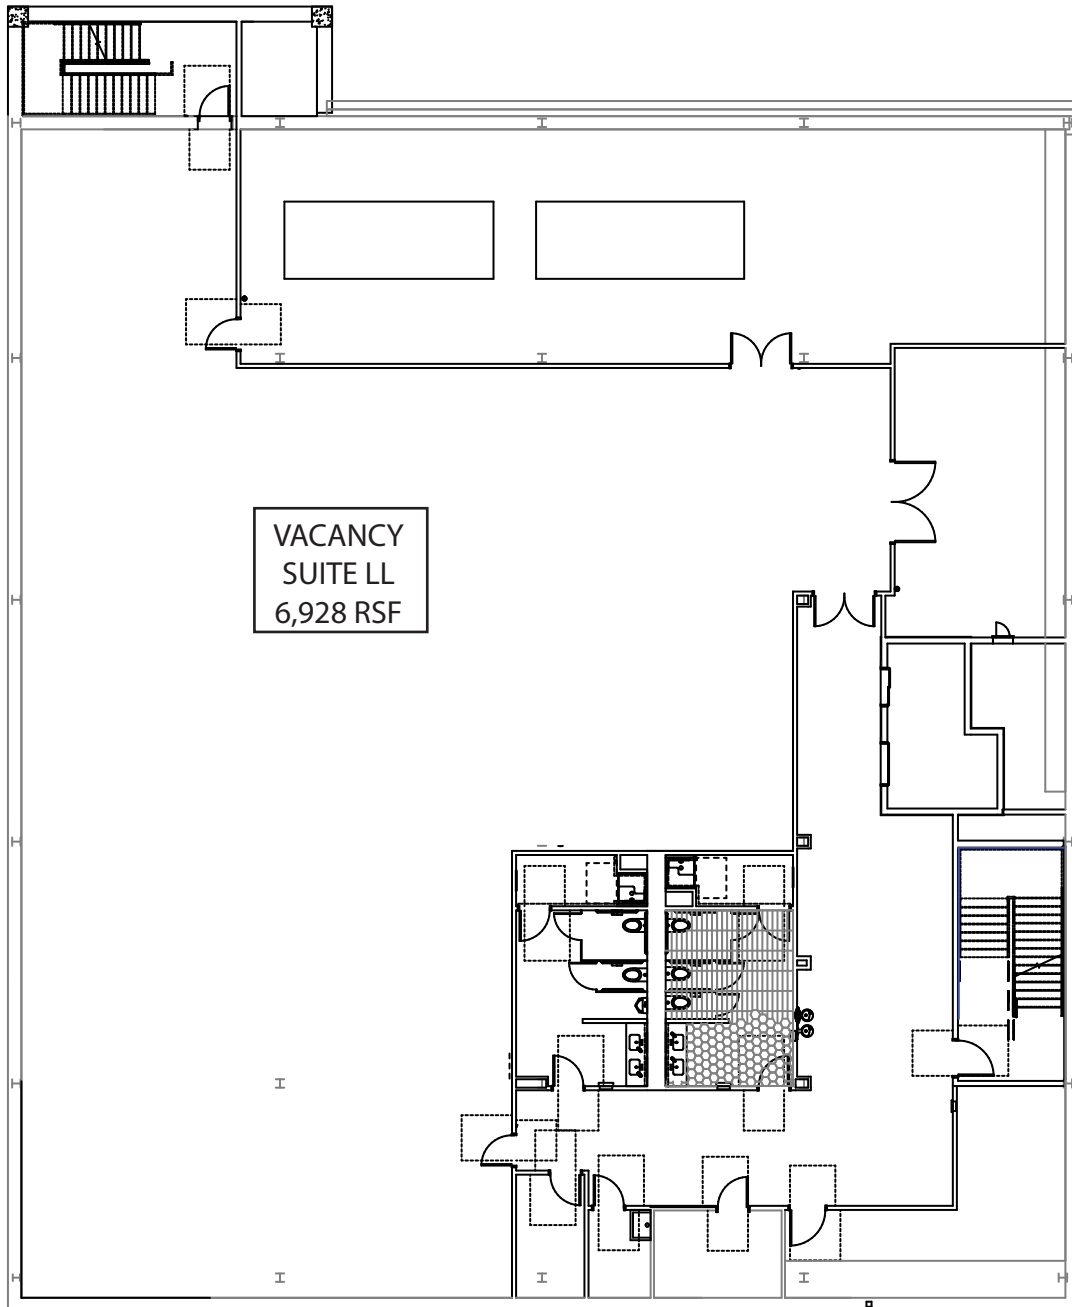

THE 428

FOR LEASE

The first LEED Silver™ and WELL Gold Certified™ building in the five-state area.

428 MINNESOTA STREET, SAINT PAUL, MN 55101

the428.com

LOWER LEVEL

Pat Wolf
(651) 290-8892
patwolf@cres-inc.com