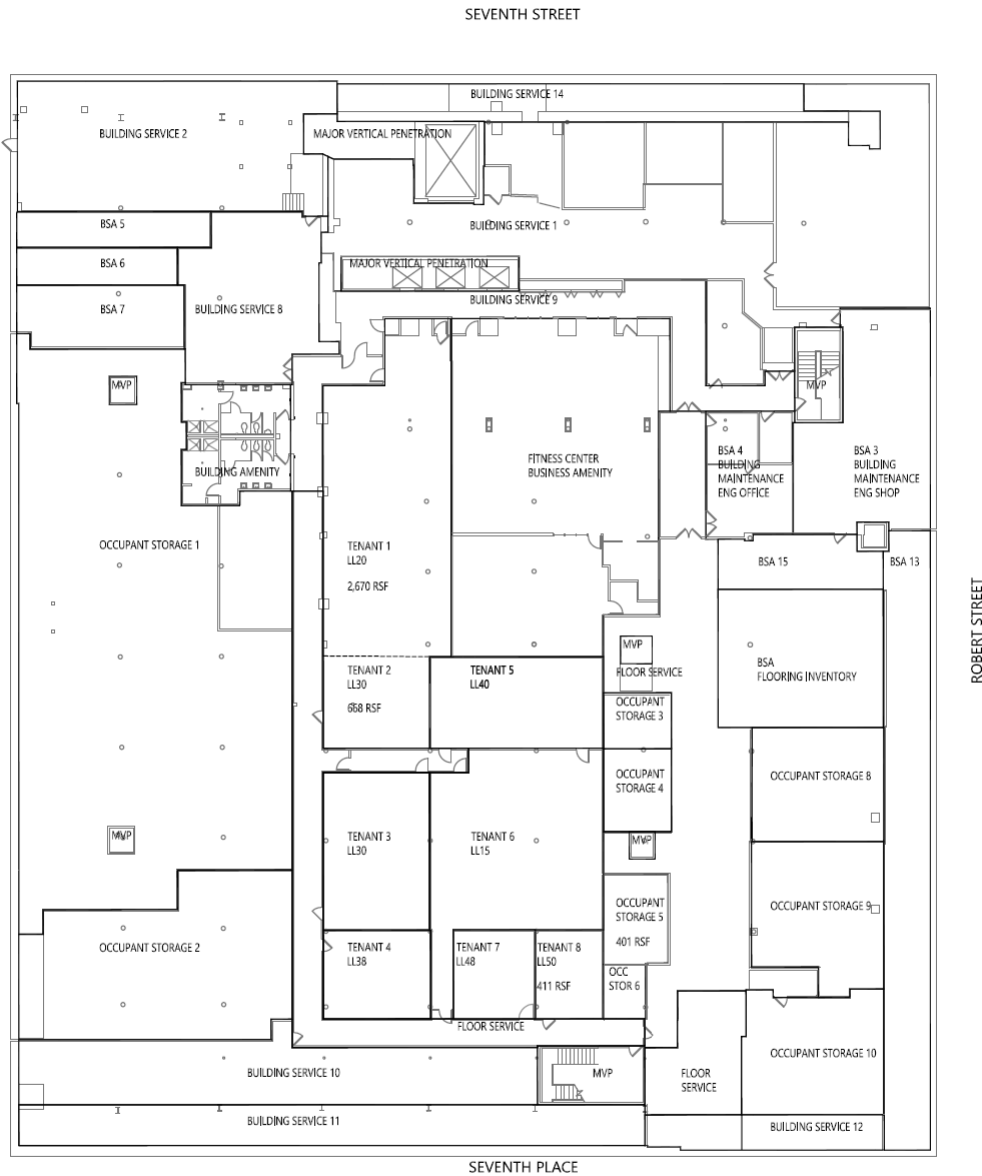

FOR LEASE

The Golden Rule Building

85 East Seventh Place, St. Paul, MN 55101

Lower Level Floor

LOWER LEVEL - MARKETING SET
THE GOLDEN RULE BUILDING

COMMERCIAL REAL ESTATE SERVICES, INC.

2022113.00
22 January 2024

Sherry Hastings
(651) 290-8893
shastings@cres-inc.com

Pat Wolf
(651) 290-8892
patwolf@cres-inc.com

COMMERCIAL REAL ESTATE SERVICES, INC.
85 EAST SEVENTH PLACE, SUITE 200, ST. PAUL, MN 55101-2106