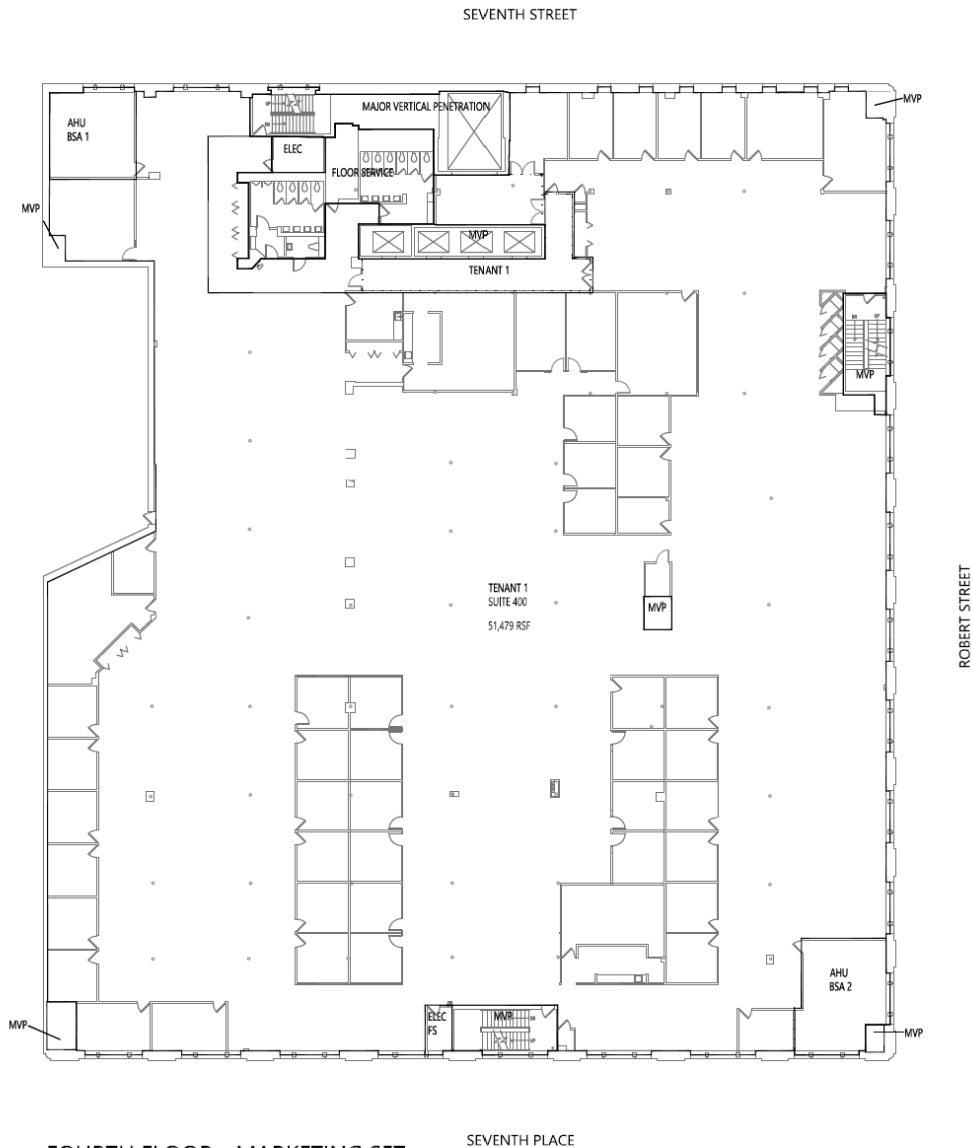

FOR LEASE

The Golden Rule Building

85 East Seventh Place, St. Paul, MN 55101

Fourth Floor

FOURTH FLOOR - MARKETING SET
THE GOLDEN RULE BUILDING

SEVENTH PLACE

COMMERCIAL REAL ESTATE SERVICES, INC.

2022113.00
22 January 2024

Sherry Hastings
(651) 290-8893
shastings@cres-inc.com

Pat Wolf
(651) 290-8892
patwolf@cres-inc.com

COMMERCIAL REAL ESTATE SERVICES, INC.
85 EAST SEVENTH PLACE, SUITE 200, ST. PAUL, MN 55101-2106