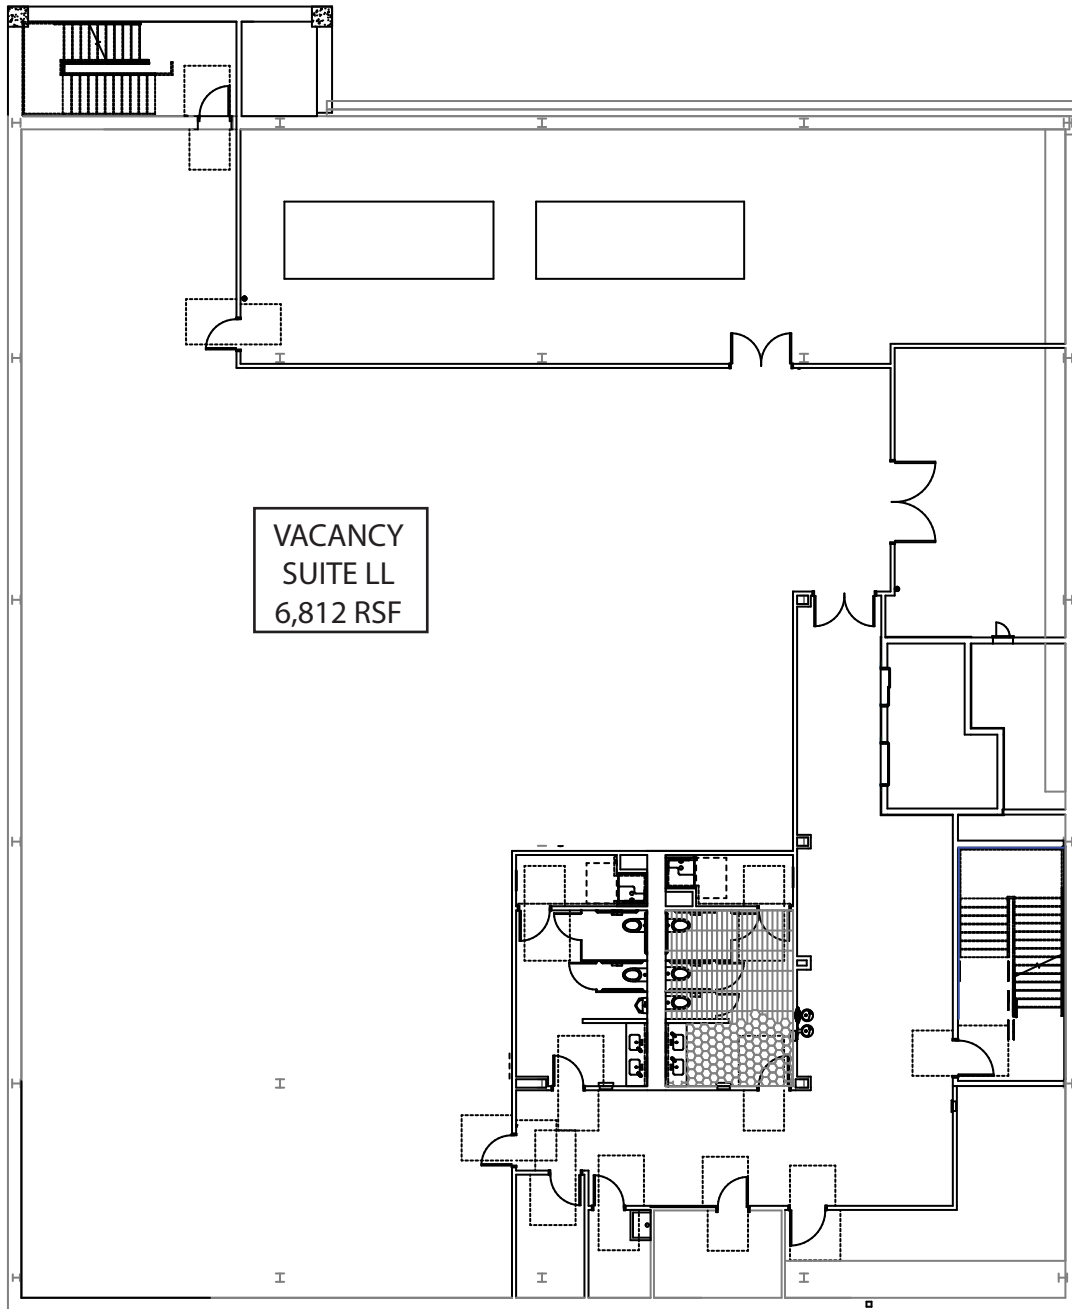

THE 428

FOR LEASE

The first LEED Silver™ and WELL Gold Certified™ building in the five-state area.

428 MINNESOTA STREET, SAINT PAUL, MN 55101

the428.com

LOWER LEVEL

Pat Wolf
(651) 290-8892
patwolf@cres-inc.com